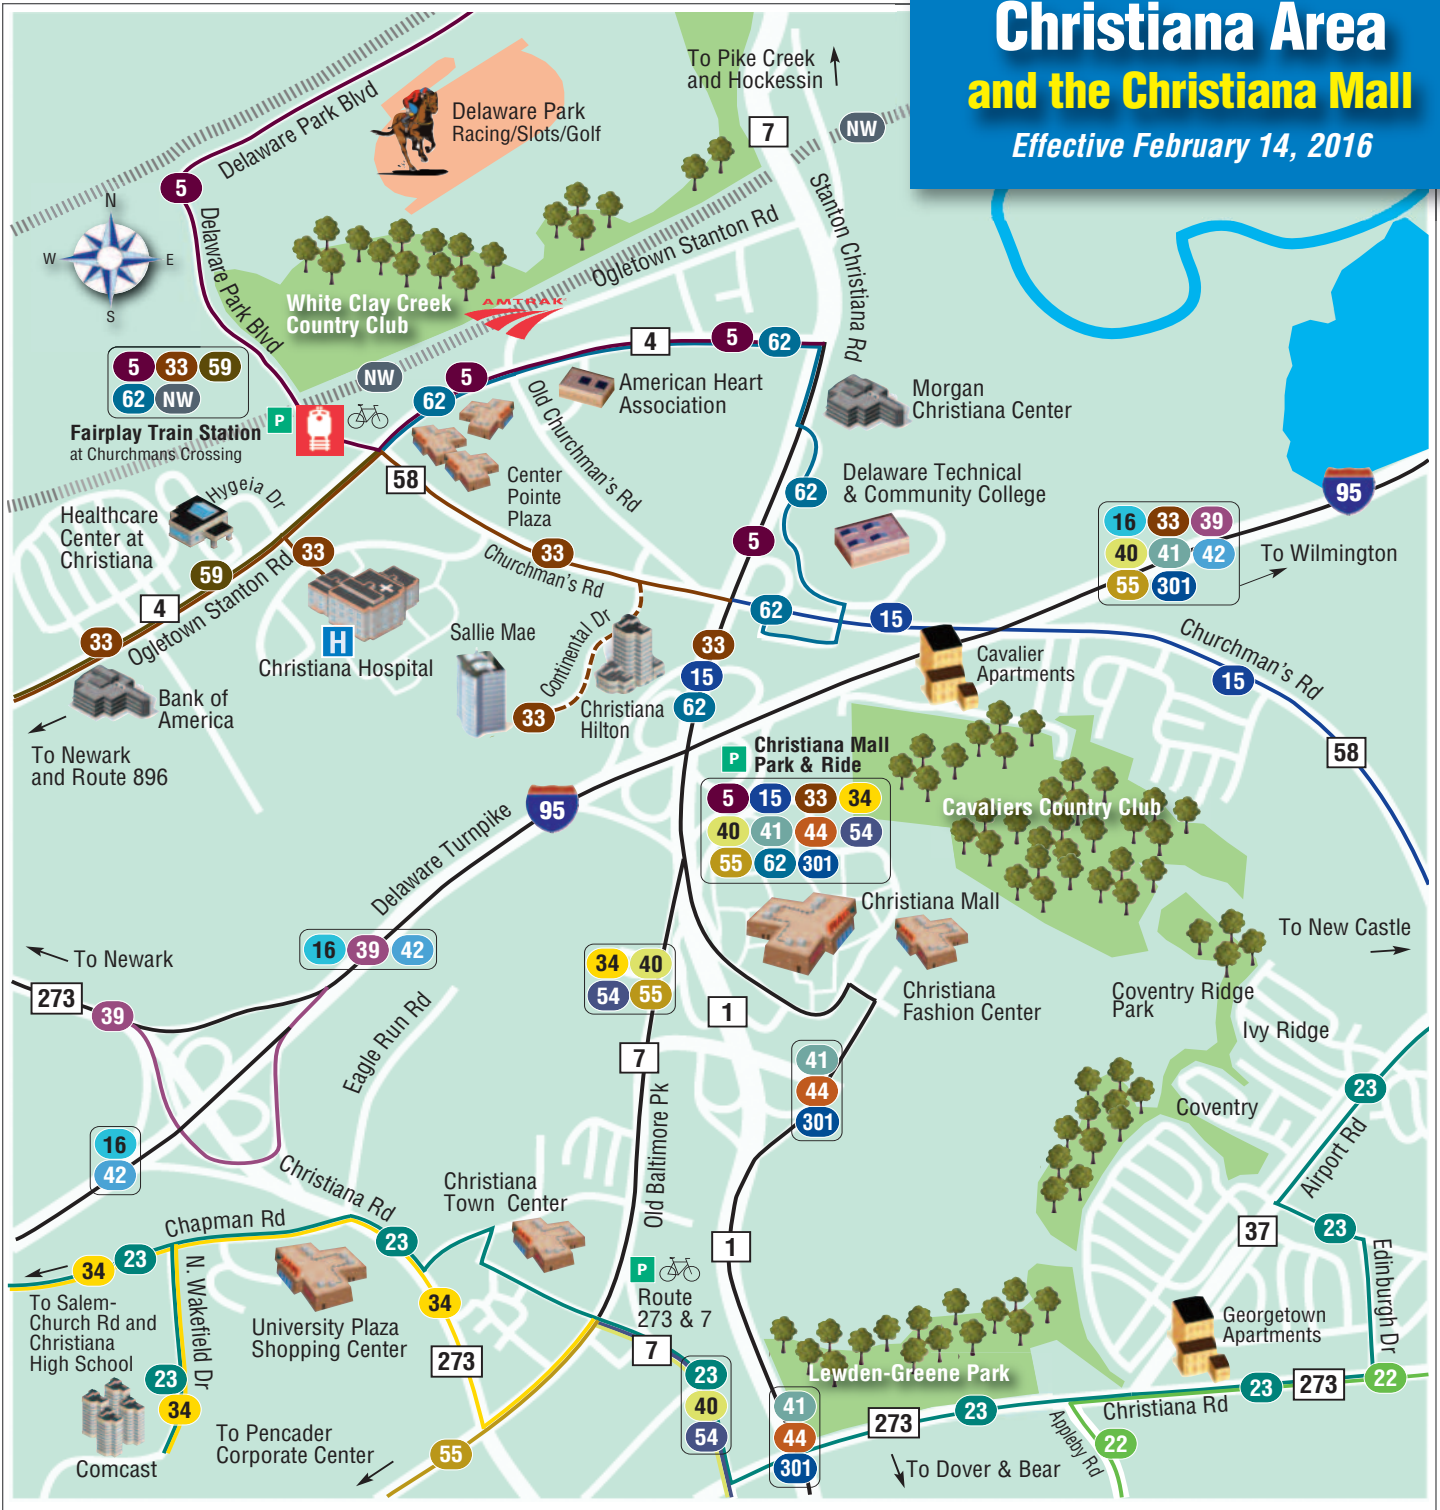

Christiana Area and the Christiana Mall

Effective February 14, 2016

P Park & Ride Location  Bike Locker

Routing is subject to change based on rerouting due to construction or other circumstances that can only be addressed by altering the route temporarily or permanently.

For assistance with trip planning, call **1.800.652.DART** or use the Google Trip Planner at DartFirstState.com