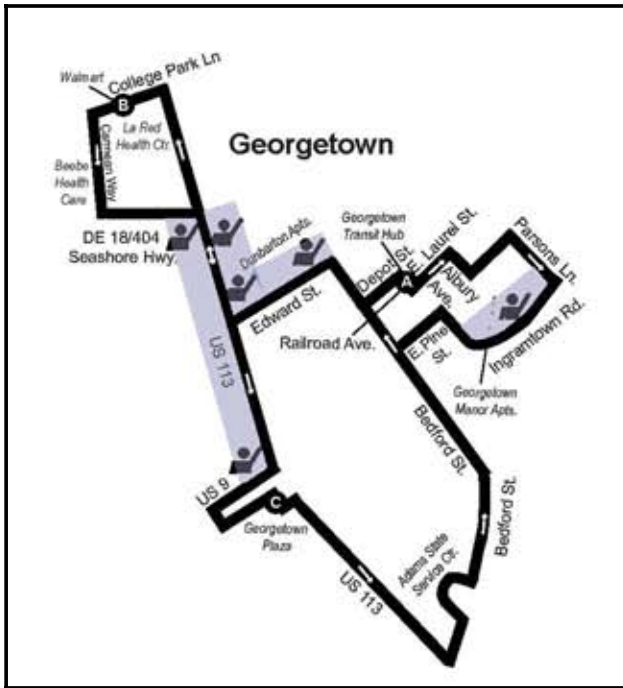

DART Flex Routes 901, 902 & 903

**Flex Rt. 901
Georgetown Loop**

**Flex Rt. 902
Georgetown to Millsboro**

**Flex Rt. 903
Seaford Loop**

Flag Zone – area where customers can wave down bus to stop