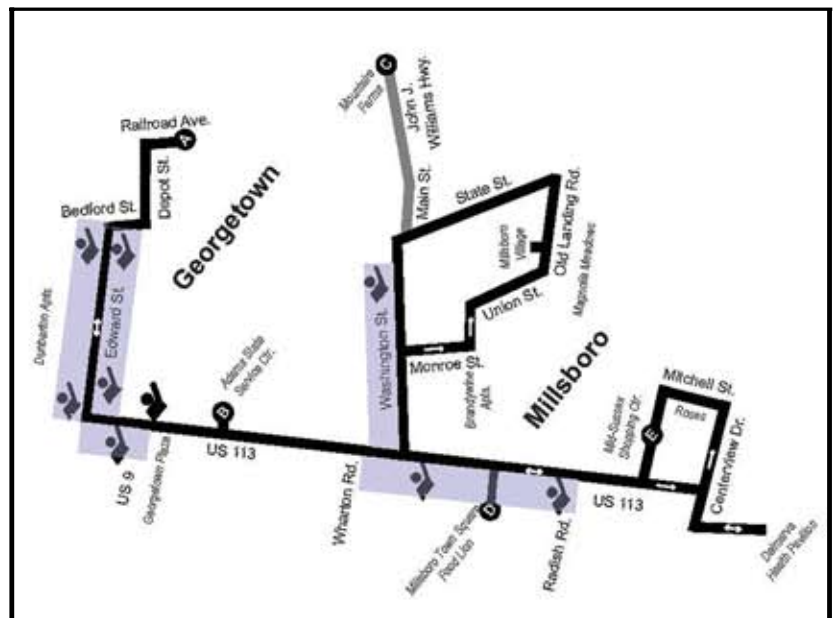

DART Flex Routes 901, 902 & 903

**Flex Rt. 901
Georgetown Loop**

**Flex Rt. 902
Georgetown to Millsboro**

**Flex Rt. 903
Seaford Loop**

Flag Zone – area where customers can wave down bus to stop