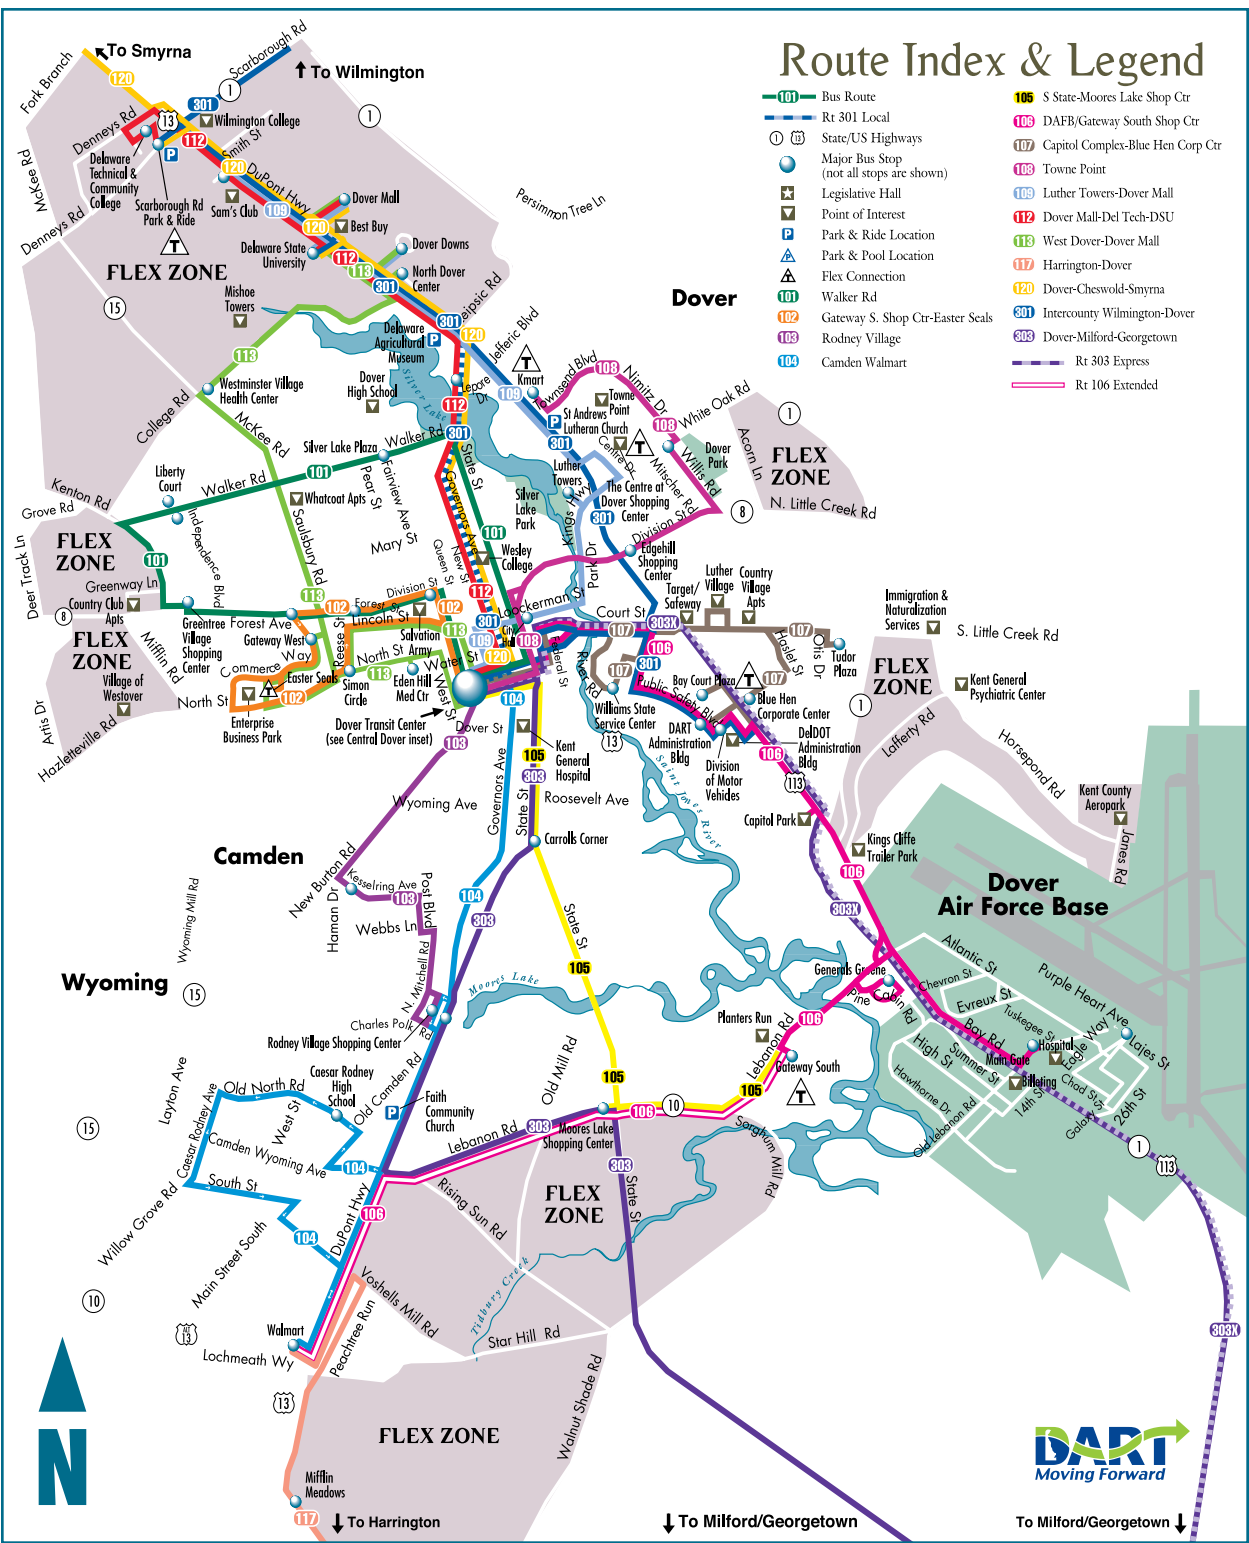

Route Index & Legend

- 101 Bus Route
- Rt 301 Local
- 102 State/US Highways
- Major Bus Stop (not all stops are shown)
- ★ Legislative Hall
- ▽ Point of Interest
- P Park & Ride Location
- △ Park & Pool Location
- ▲ Flex Connection
- 101 Walker Rd
- 102 Gateway S. Shop Ctr-Easter Seals
- 103 Rodney Village
- 104 Camden Walmart
- 105 S State-Moores Lake Shop Ctr
- 106 DAFB/Gateway South Shop Ctr
- 107 Capitol Complex-Blue Hen Corp Ctr
- 108 Towne Point
- 109 Luther Towers-Dover Mall
- 112 Dover Mall-Del Tech-DSU
- 113 West Dover-Dover Mall
- 117 Harrington-Dover
- 120 Dover-Cheswold-Smyrna
- 301 Intercounty Wilmington-Dover
- 303 Dover-Milford-Georgetown
- Rt 303 Express
- Rt 106 Extended

↓ To Milford/Georgetown To Milford/Georgetown ↓