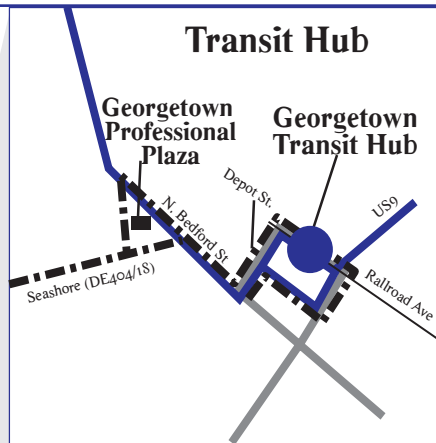

MAP NOT TO SCALE

RT 303

RT 206

RT 212

NEW RT 215

NOT ALL STOPS LISTED
(See DartFirstState.com for complete list of bus stops)

- RT 206
- RT 212
- RT 215
- RT 303
- RT 303 EXPRESS
- LIMITED STOPS
- FLEX ZONES

MORE DETAILED FLEX ROUTE MAPS ARE SHOWN NEAR BACK OF BROCHURE