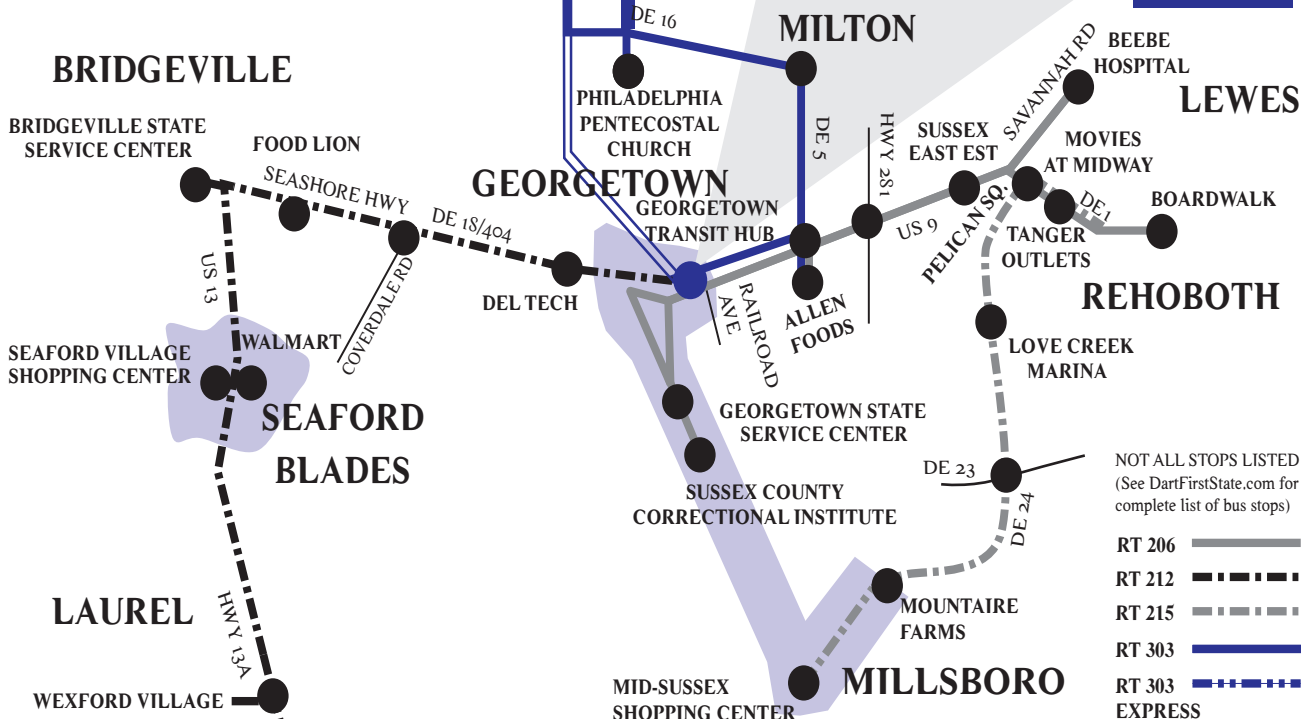

MAP NOT TO SCALE

RT 303

RT 206

RT 212

NEW RT 215

NOT ALL STOPS LISTED
(See DartFirstState.com for complete list of bus stops)

- RT 206
- RT 212
- RT 215
- RT 303
- RT 303 EXPRESS
- LIMITED STOPS
- FLEX ZONES

MORE DETAILED FLEX ROUTE MAPS ARE SHOWN NEAR BACK OF BROCHURE