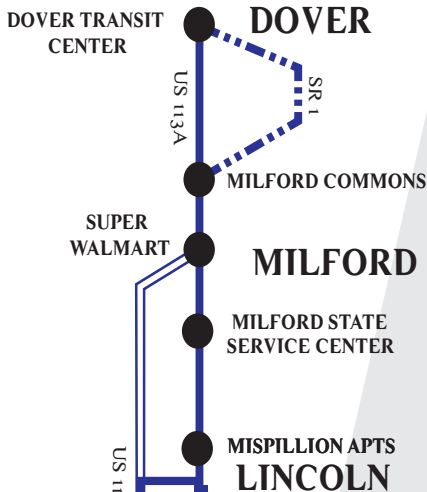

MAP NOT TO SCALE

RT 303

RT 206

RT 212

NEW RT 215

NOT ALL STOPS LISTED
(See DartFirstState.com for complete list of bus stops)

- RT 206
- RT 212
- RT 215
- RT 303
- RT 303 EXPRESS
- LIMITED STOPS
- FLEX ZONES

MORE DETAILED FLEX ROUTE MAPS ARE SHOWN NEAR BACK OF BROCHURE